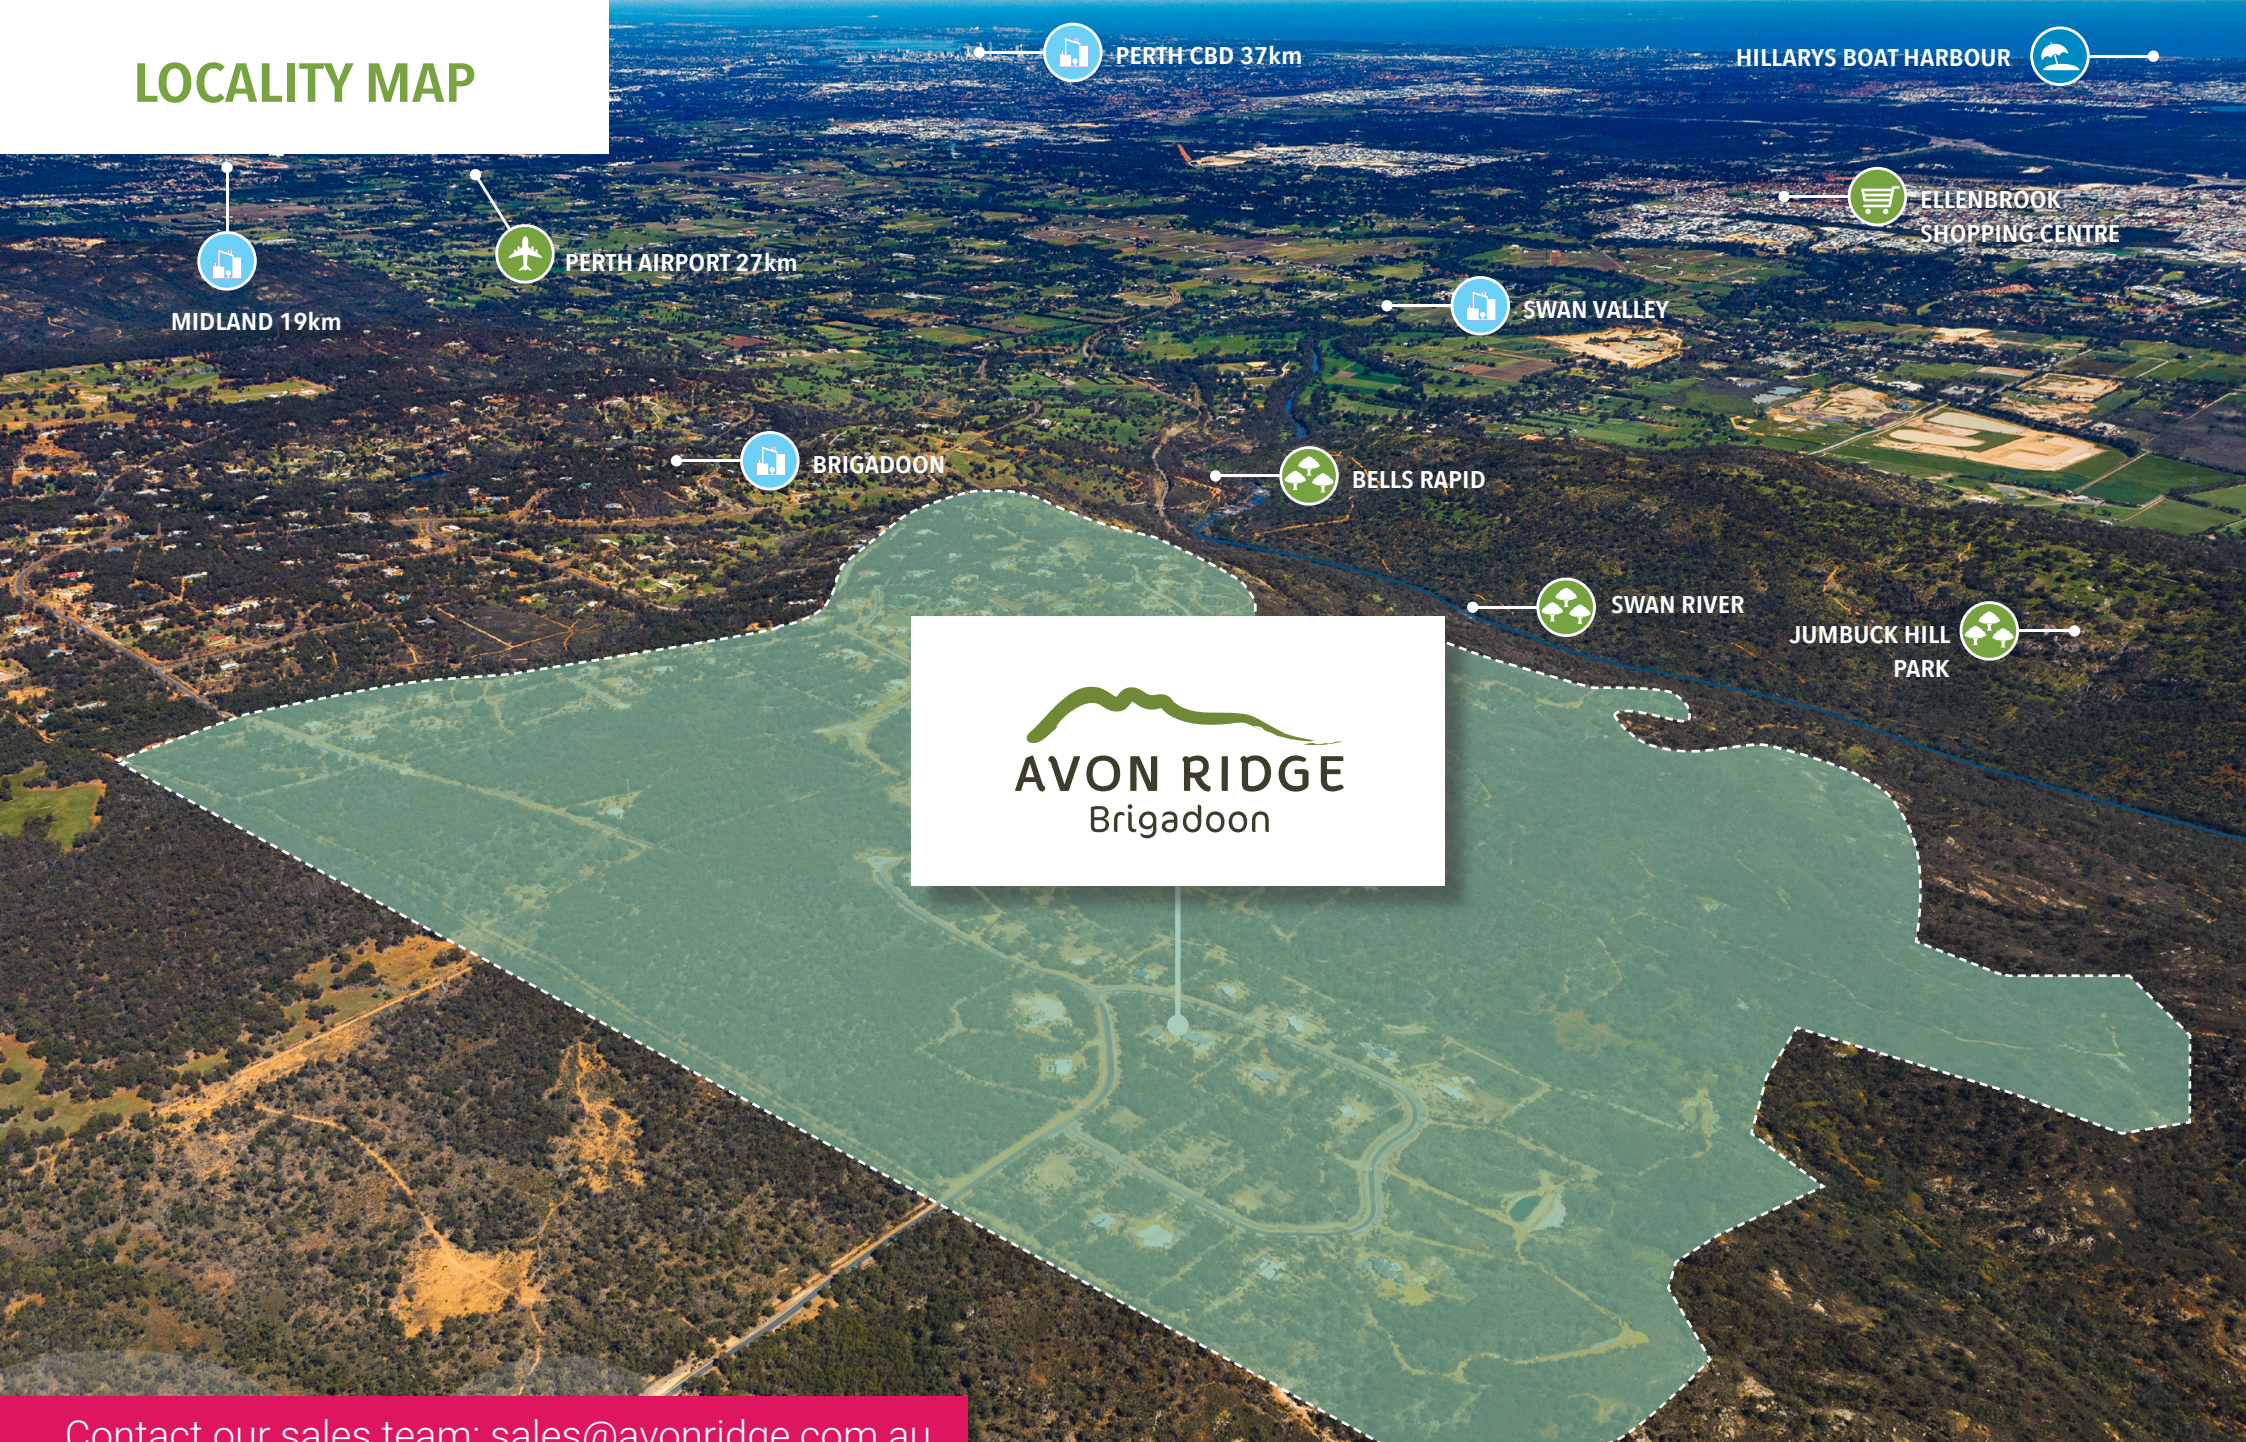

# LOCALITY MAP

PERTH CBD 37km

HILLARYS BOAT HARBOUR

MIDLAND 19km

PERTH AIRPORT 27km

ELLENBROOK SHOPPING CENTRE

SWAN VALLEY

BRIGADOON